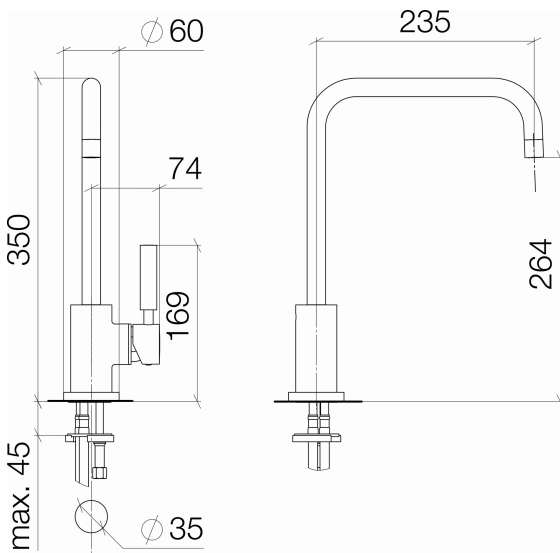

Kitchen - Meta.02

Single-lever mixer - polished chrome

Article number: 33 810 625-00 0010

- 9-1/4" Projection
- Swiveling spout 360°
- Areated stream
- Total height 13-3/4"
- Height to aerator/spout outlet 10-3/8"
- 1-3/8" hole diameter
- 2x 3/8" US flexible supply lines
- Water flow rate limited to max. 1.5 gpm
- lead-free
- (ADA)
- Combination with side spray set or profi side spray set not possible.

polished chrome

Dimensional drawing

All dimensions in mm / inch = mm x 0,0394

Model/program/technical modifications and error excepted
For more information see: www.dornbracht.com + 49 (0) 2371 433-460 mail@dornbrachtgroup.de

Kitchen - Meta.02
Single-lever mixer - polished chrome
Article number: 33 810 625-00 0010

Flow rate chart

Kitchen - Meta.02
Single-lever mixer - polished chrome
Article number: 33 810 625-00 0010

Other surface finishes

Recommended article

10 713 970-00
AIR SWITCH operating
button, trim parts only -
polished chrome

82 434 970-00
Soap dispenser with flange -
polished chrome

Kitchen - Meta.02
Single-lever mixer - polished chrome
Article number: 33 810 625-00 0010