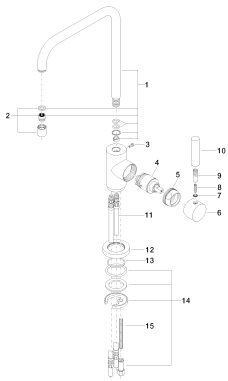

Kitchen - Meta.02

Single-lever mixer - polished chrome

Article number: 33 810 625-00 0010

- 9-1/4" Projection
- Swiveling spout 360°
- Areated stream
- Total height 13-3/4"
- Height to aerator/spout outlet 10-3/8"
- 1-3/8" hole diameter
- 2x 3/8" US flexible supply lines
- Water flow rate limited to max. 1.5 gpm
- lead-free
- (ADA)
- Combination with side spray set or profi side spray set not possible.

polished chrome

Dimensional drawing

All dimensions in mm / inch = mm x 0,0394

Model/program/technical modifications and error excepted
For more information see: www.dornbracht.com + 49 (0) 2371 433-460 mail@dornbrachtgroup.de

Recommended article

10 713 970-00
AIR SWITCH operating
button, trim parts only -
polished chrome

82 434 970-00
Soap dispenser with flange -
polished chrome

Kitchen - Meta.02
Single-lever mixer - polished chrome
Article number: 33 810 625-00 0010

Spare parts list

Number	Item Number	Designation	Number of units
<hr/>			