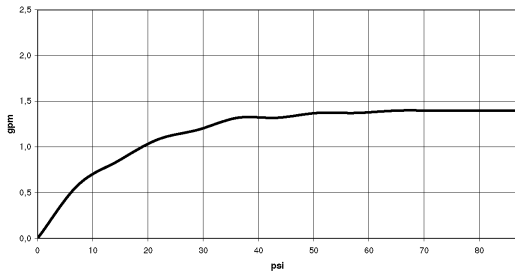

Kitchen - Meta.02

Single-lever mixer - polished chrome

Article number: 33 810 625-00 0010

- 9-1/4" Projection
- Swiveling spout 360°
- Areated stream
- Total height 13-3/4"
- Height to aerator/spout outlet 10-3/8"
- 1-3/8" hole diameter
- 2x 3/8" US flexible supply lines
- Water flow rate limited to max. 1.5 gpm
- lead-free
- (ADA)
- Combination with side spray set or profi side spray set not possible.

polished chrome

Dimensional drawing

All dimensions in mm / inch = mm x 0,0394

Model/program/technical modifications and error excepted
For more information see: www.dornbracht.com + 49 (0) 2371 433-460 mail@dornbrachtgroup.de

Kitchen - Meta.02
Single-lever mixer - polished chrome
Article number: 33 810 625-00 0010

Flow rate chart

Kitchen - Meta.02
Single-lever mixer - polished chrome
Article number: 33 810 625-00 0010

Other surface finishes